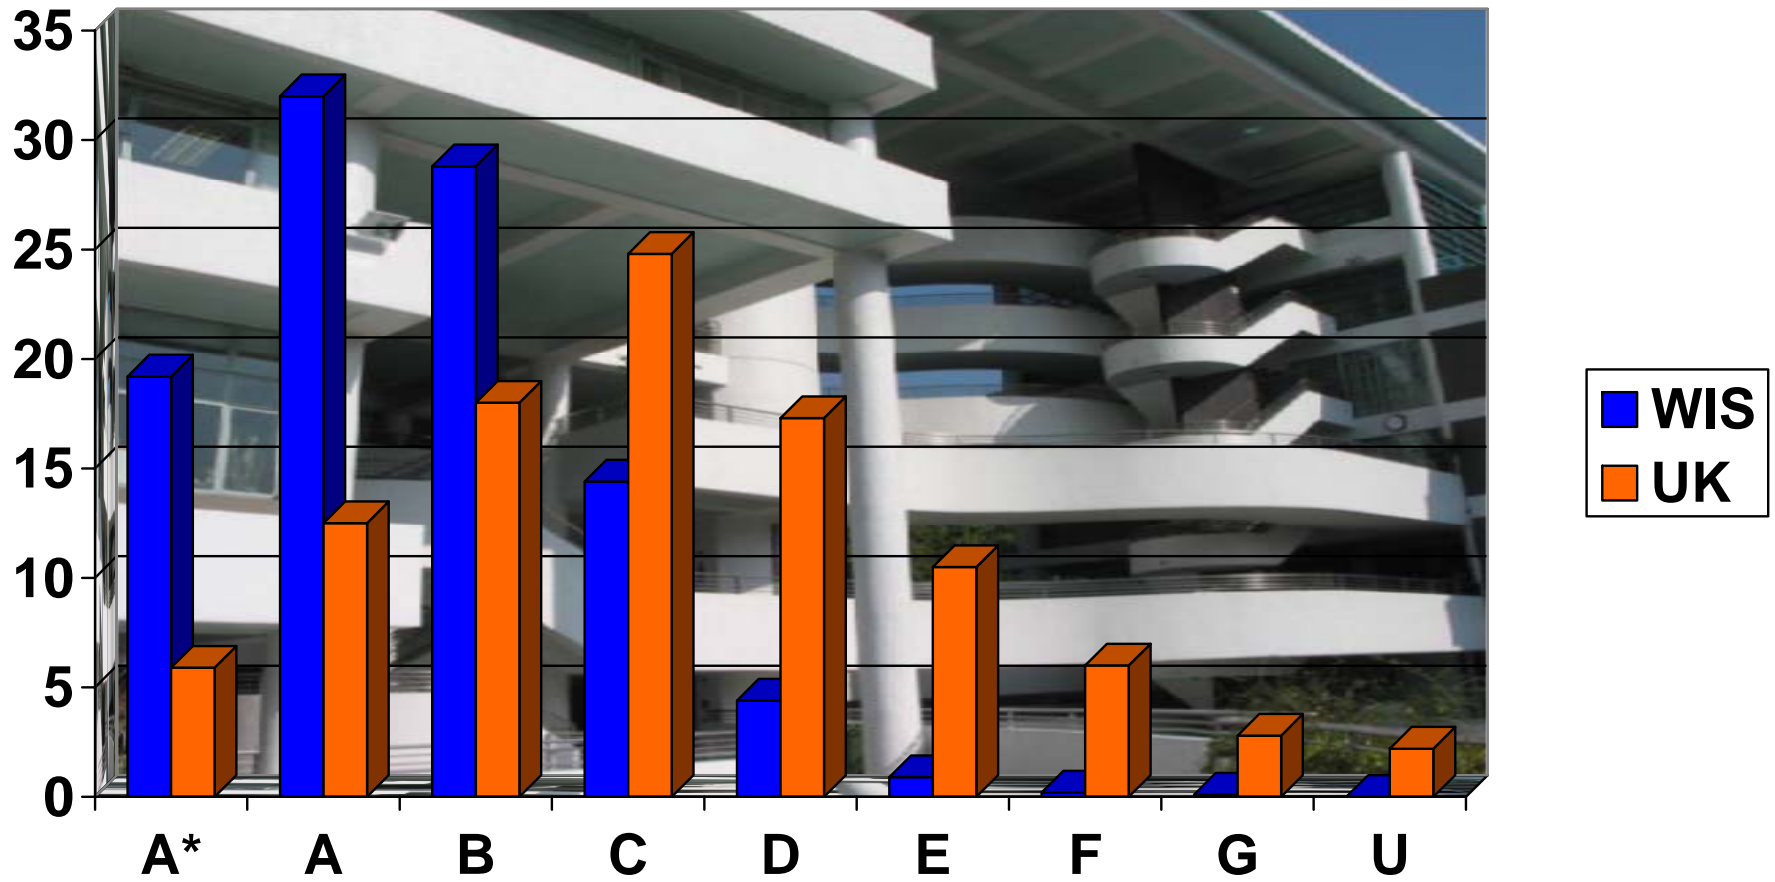

WEST ISLAND SCHOOL v UK NATIONAL GCSE LEVEL RESULTS 2005									
% of Grades	A*	A	B	C	D	E	F	G	U
WIS	19.2	32.0	28.8	14.4	4.4	0.9	0.2	0.1	0.0
UK	5.9	12.5	18.0	24.8	17.3	10.5	6.0	2.8	2.2

Please Note: The results above are accurate as of August 30th 2005. They are subject to change pending the outcome of any outstanding 'enquiry about results' and will be updated as new data becomes available.